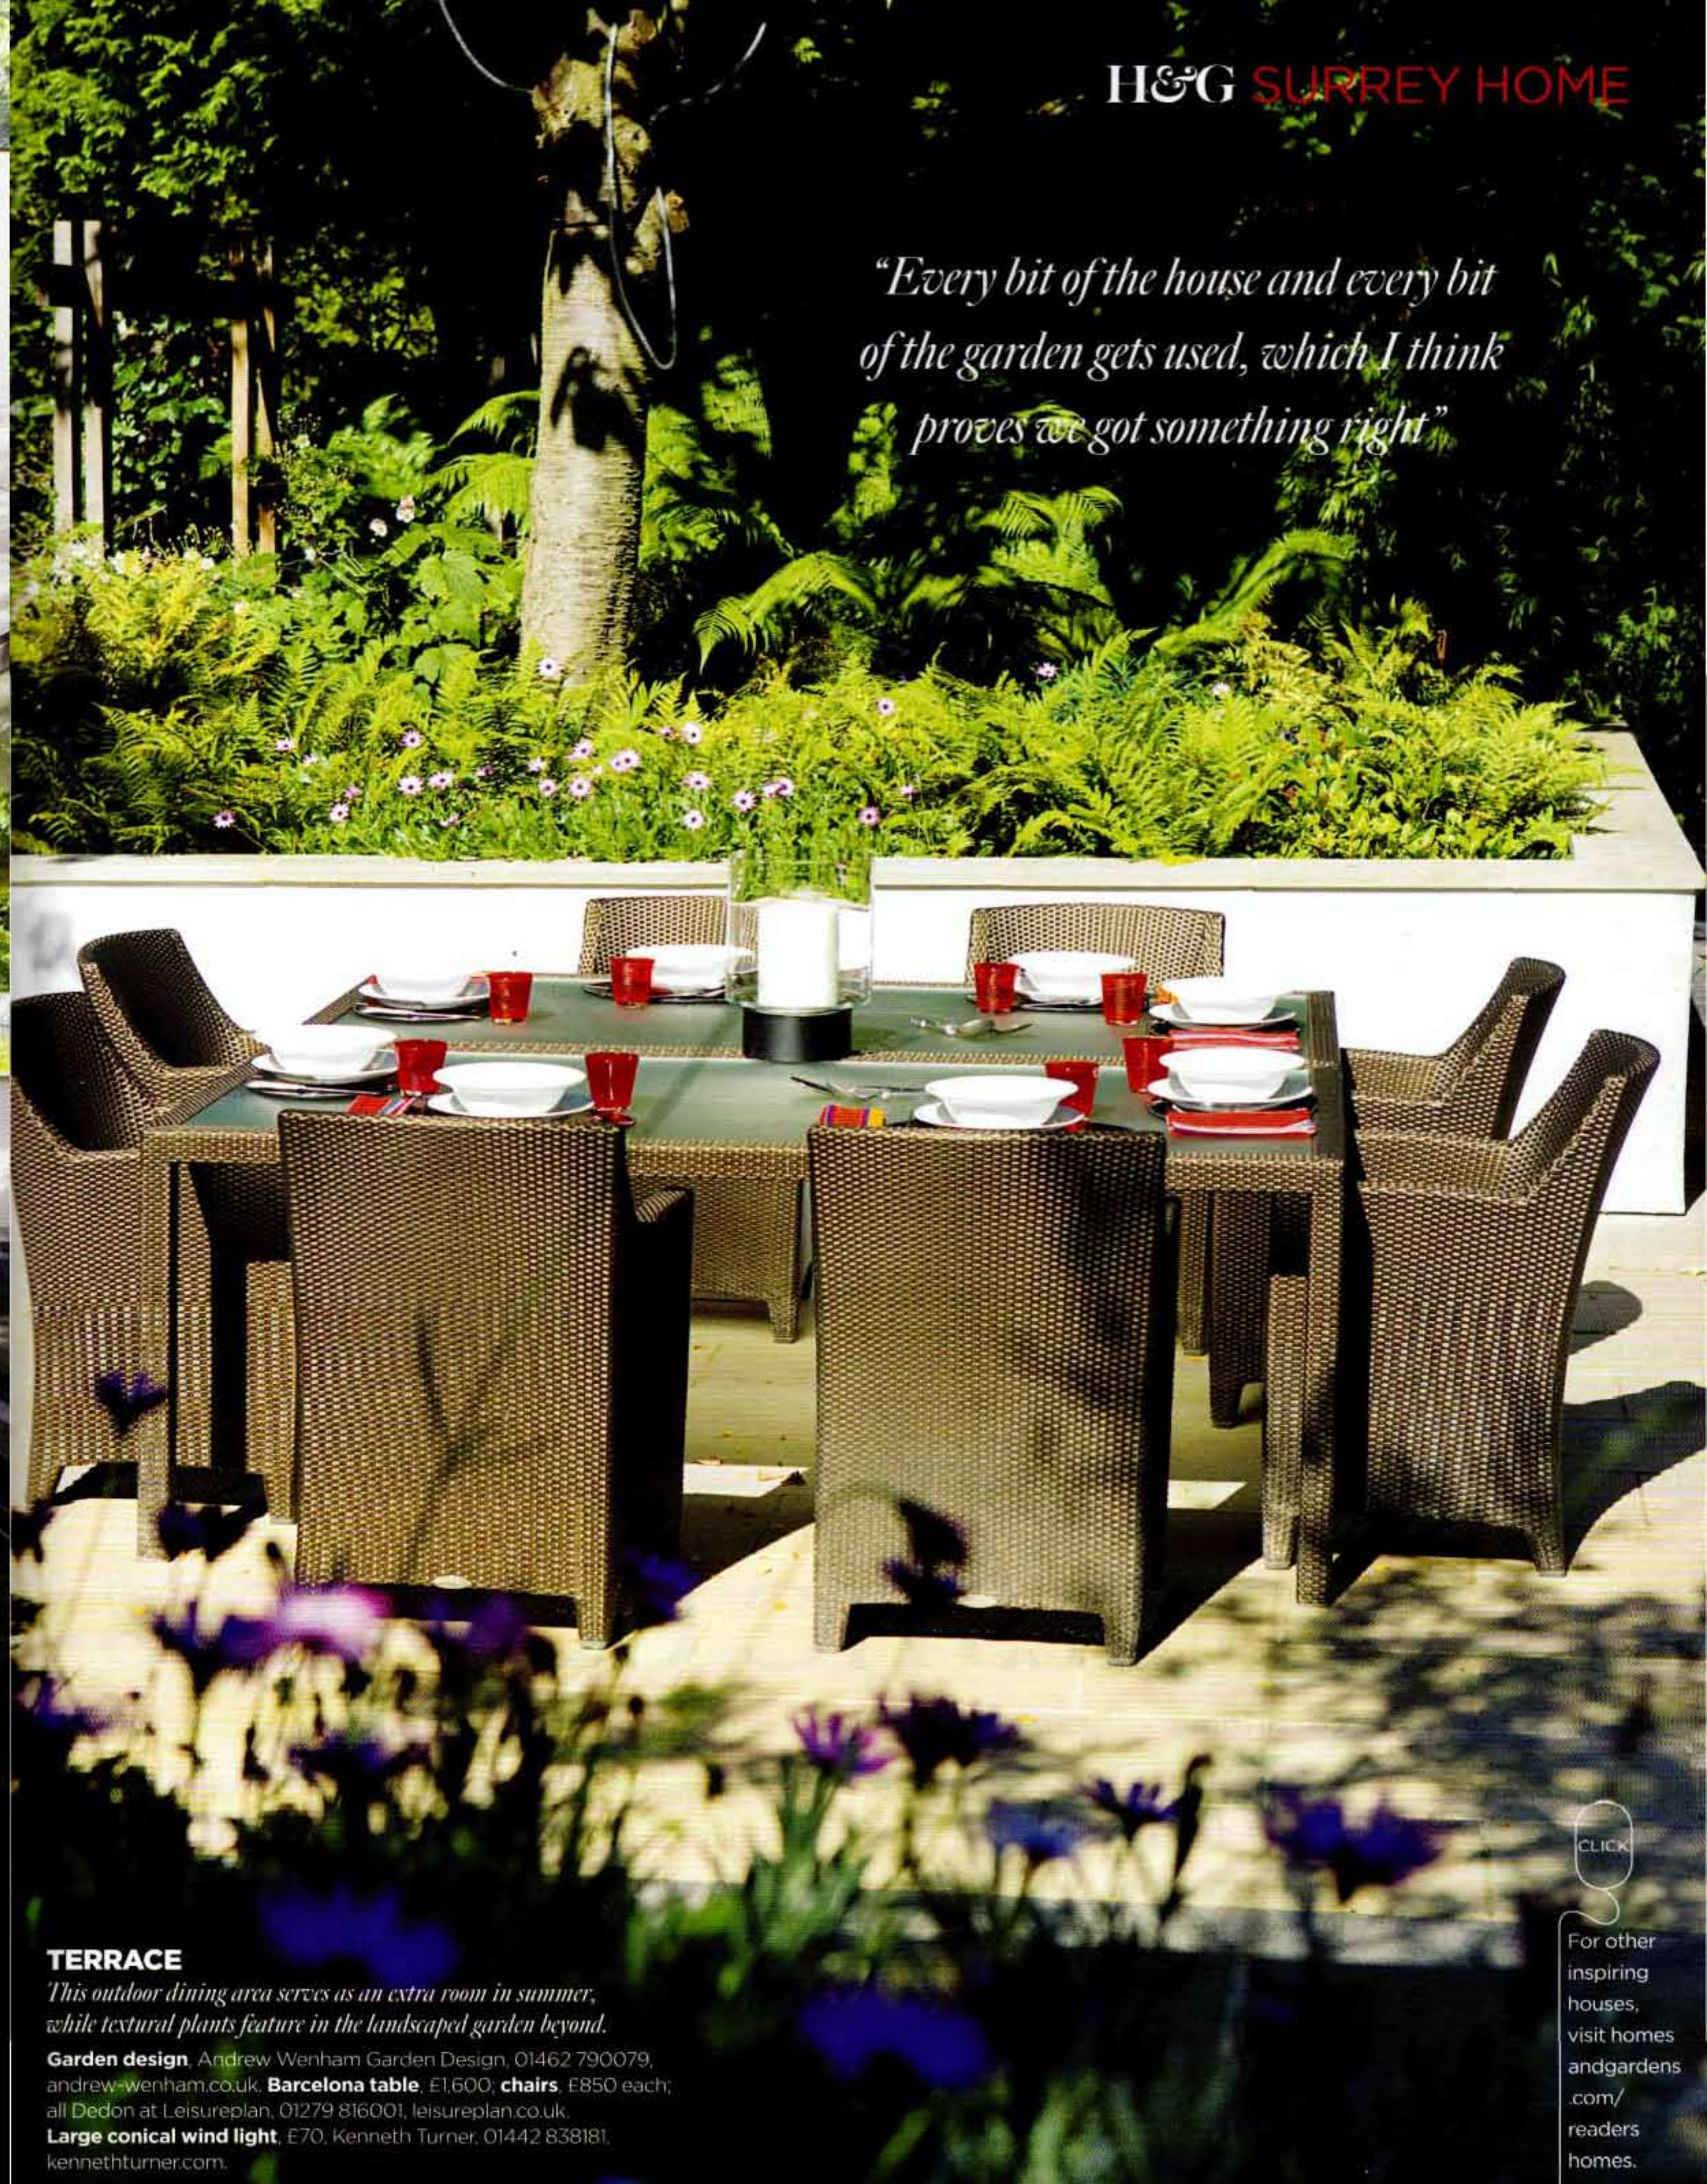

comfort, colour and texture to counteract the harder glossy surfaces. Red crops up again in the vast living space, and here it is used to mark out the main seating area. "Rosie's spatial awareness is much better than mine and she was able to bring a sense of cosiness to this big space," adds Cat. No mean feat, really, when you consider that the room also houses a dining table which comfortably seats no fewer than 22.

And it is when Cat and Nathan throw their legendary dinner parties that this spectacular house really comes into its own. Once a week, the couple will sit down to dinner with 20 or so friends, a culinary challenge that leaves Cat completely unfazed. "Once you're used to it, it's easier to cater for twenty than it is for four – I can't portion down," she admits. "And if you can't entertain on a large scale in a house like this, then what on earth is the point of it?" ■